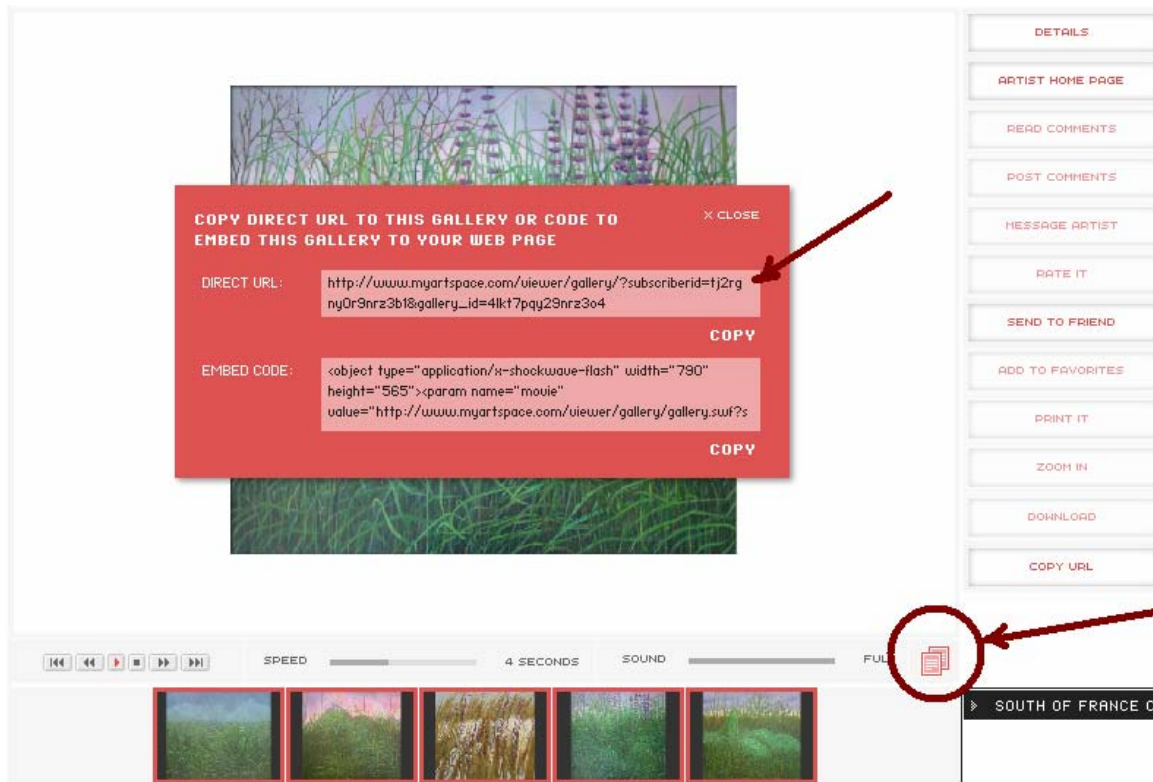

# Internet URL Paths in myartspace

## URL Path to a gallery

Internet sites are located through what is known as a URL (Universal Record Locator). Your galleries each have a unique URL assigned to them which can be given out via email to people so they can see your work.

There are two ways to get the URL assigned to a gallery. Either way, the first thing you need to do is bring up the gallery on the screen.

The first method is to copy the URL to your clipboard. This is done by clicking on the twin clipboards located in the lower-right of the gallery and highlighted below. A dialog box comes up in red. By clicking on the “copy” button, the URL will be placed in your clipboard. You can “paste” the clipboard results in your email to friends and fans.